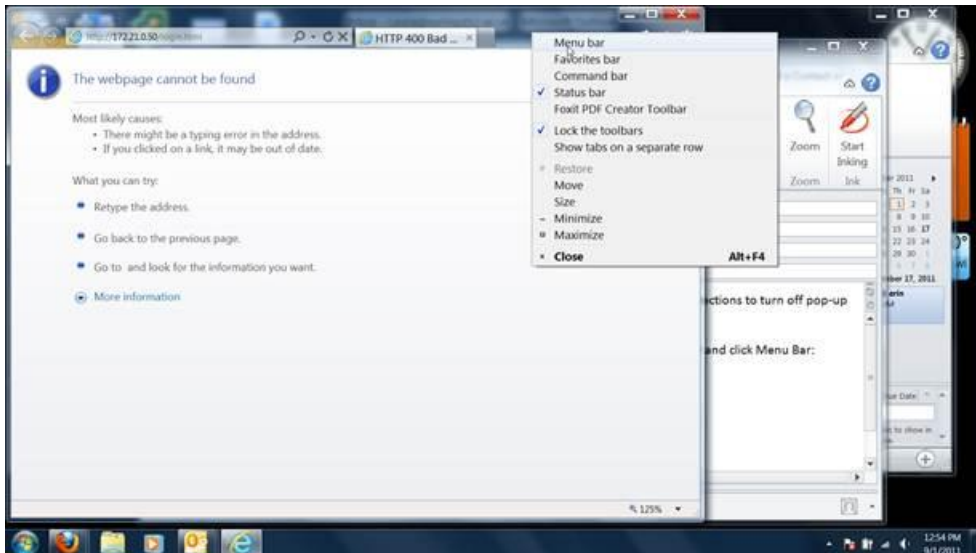

Directions to turn off pop-up blocker if the previous directions don't work.

1. After opening up the internet with the big blue E. Right click at the top of Internet Explorer and click Menu Bar:

2. Now there should be familiar menus at the top left of the screen. Click tools, hover over pop-up blocker, click turn off pop-up blocker