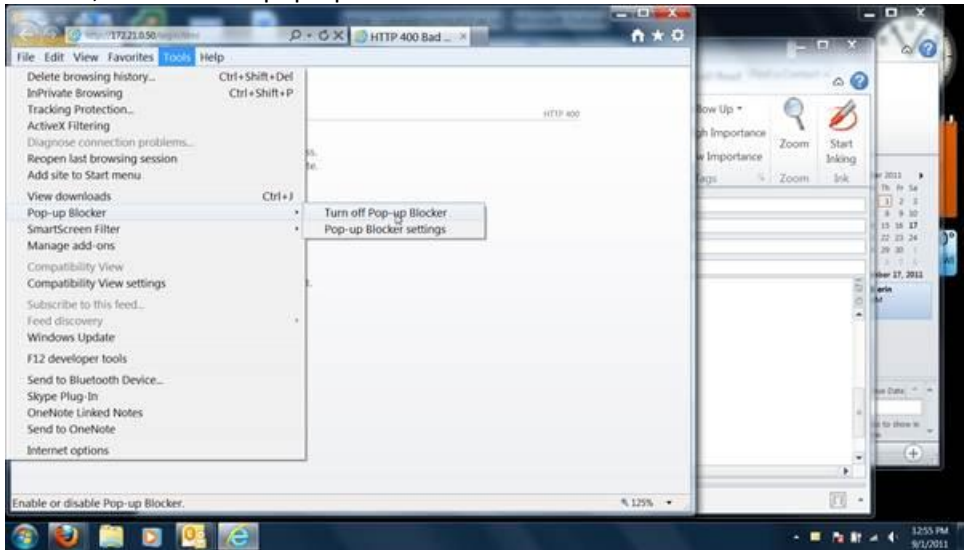

Directions to turn off pop-up blocker if the previous directions don't work.

1. After opening up the internet with the big blue E. Right click at the top of Internet Explorer and click Menu Bar:

2. Now there should be familiar menus at the top left of the screen. Click tools, hover over pop-up blocker, click turn off pop-up blocker