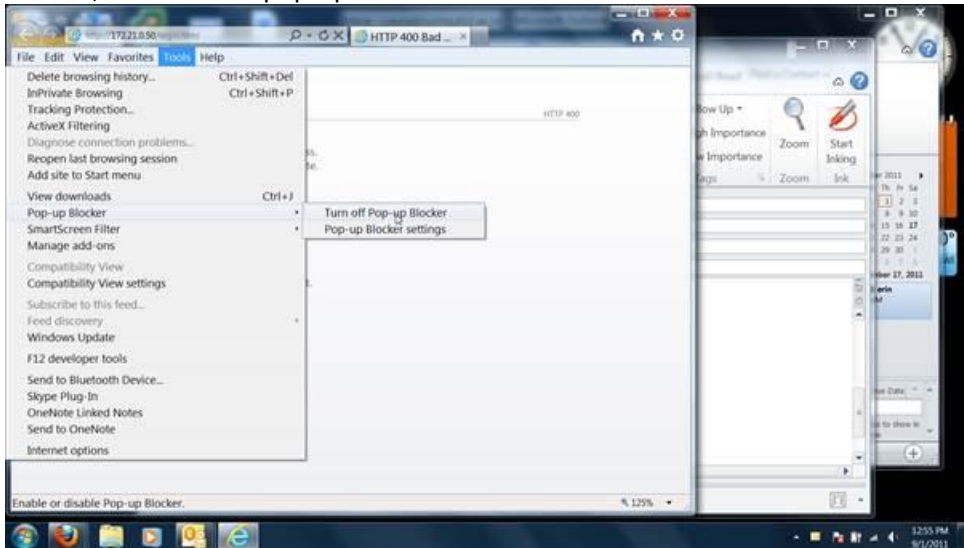

Directions to turn off pop-up blocker if the previous directions don't work.

1. After opening up the internet with the big blue E. Right click at the top of Internet Explorer and click Menu Bar:

2. Now there should be familiar menus at the top left of the screen. Click tools, hover over pop-up blocker, click turn off pop-up blocker