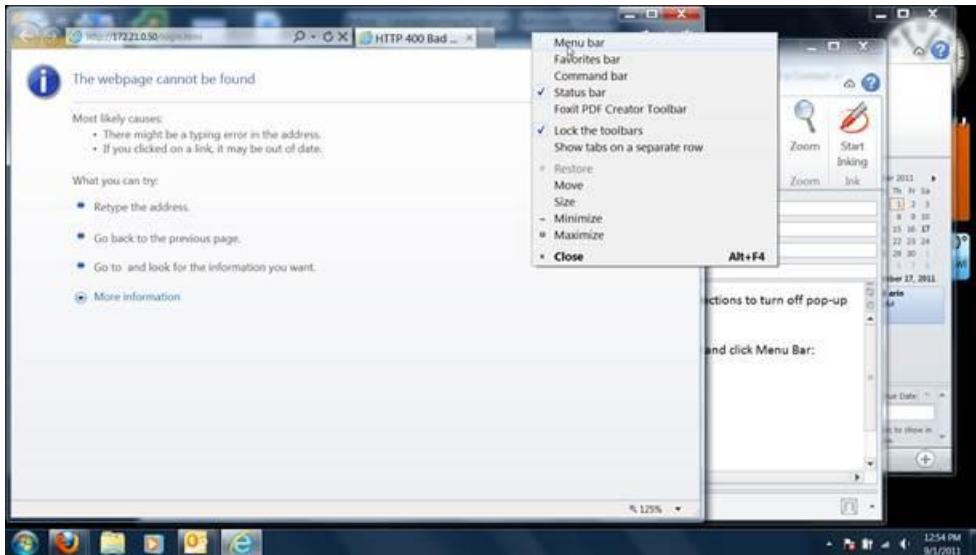

Directions to turn off pop-up blocker if the previous directions don't work.

1. After opening up the internet with the big blue E. Right click at the top of Internet Explorer and click Menu Bar:

2. Now there should be familiar menus at the top left of the screen. Click tools, hover over pop-up blocker, click turn off pop-up blocker